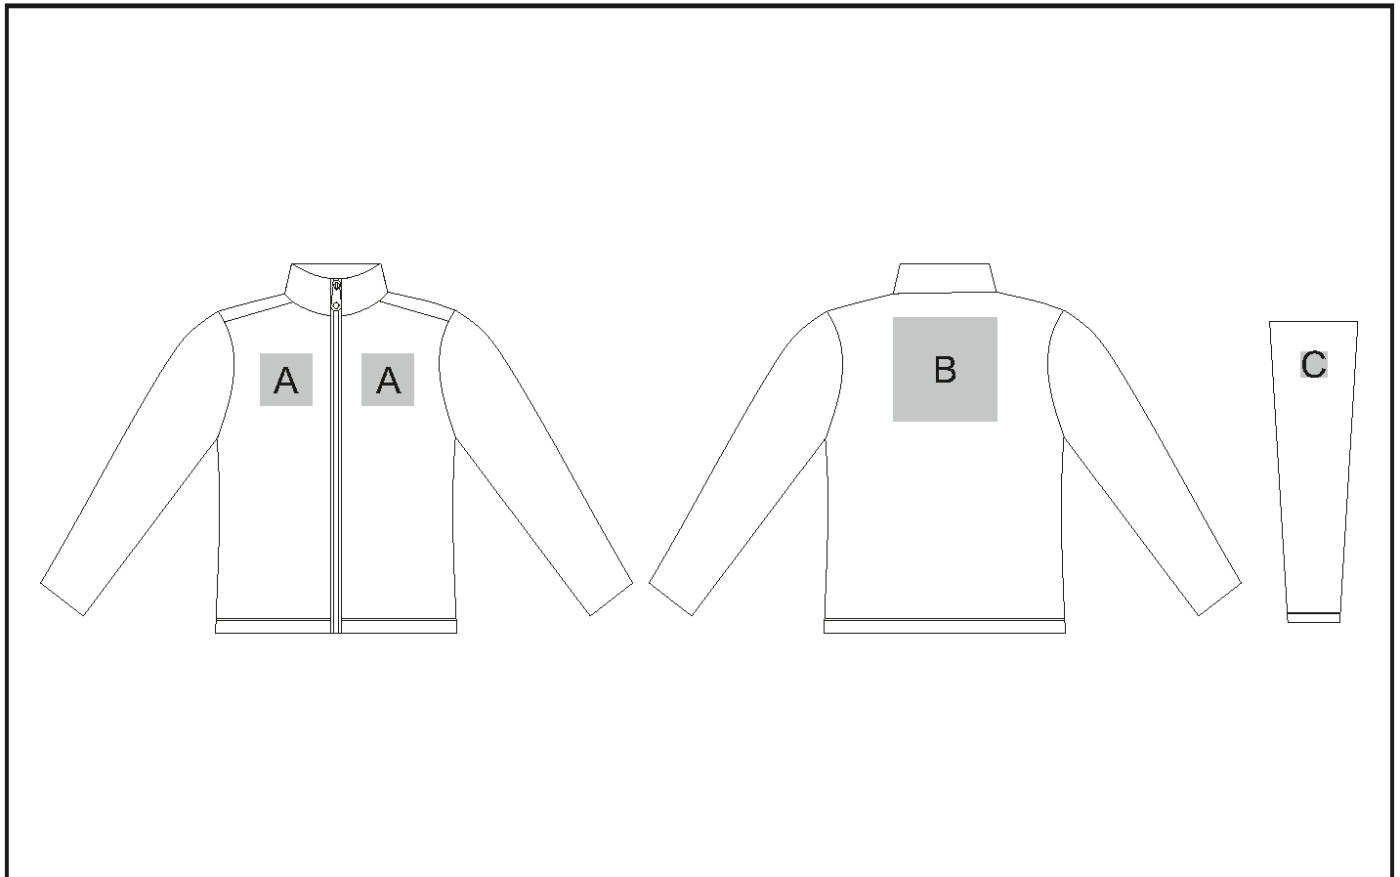

BAS-8001

Ladies Yukon Micro Fleece Jacket

Need to know:

- Includes 1-Position Embroidery (setup fee applies)
- **EMB/DTC inclusive parameters: Left/Right Chest or Back = 100mm x 100mm.**
- **NB: Inclusive Branding is NOT applicable to Items marked as Reduced to Clear.**

Branding Options:

Position A

1. Embroidery (EM-CLOTHING)
N/A
Size: 100mm wide x 100mm high

Position B

1. Embroidery (EM-CLOTHING)
N/A
Size: 200mm wide x 200mm high

Position C

1. Embroidery (EM-CLOTHING)
N/A
Size: 50mm wide x 50mm high